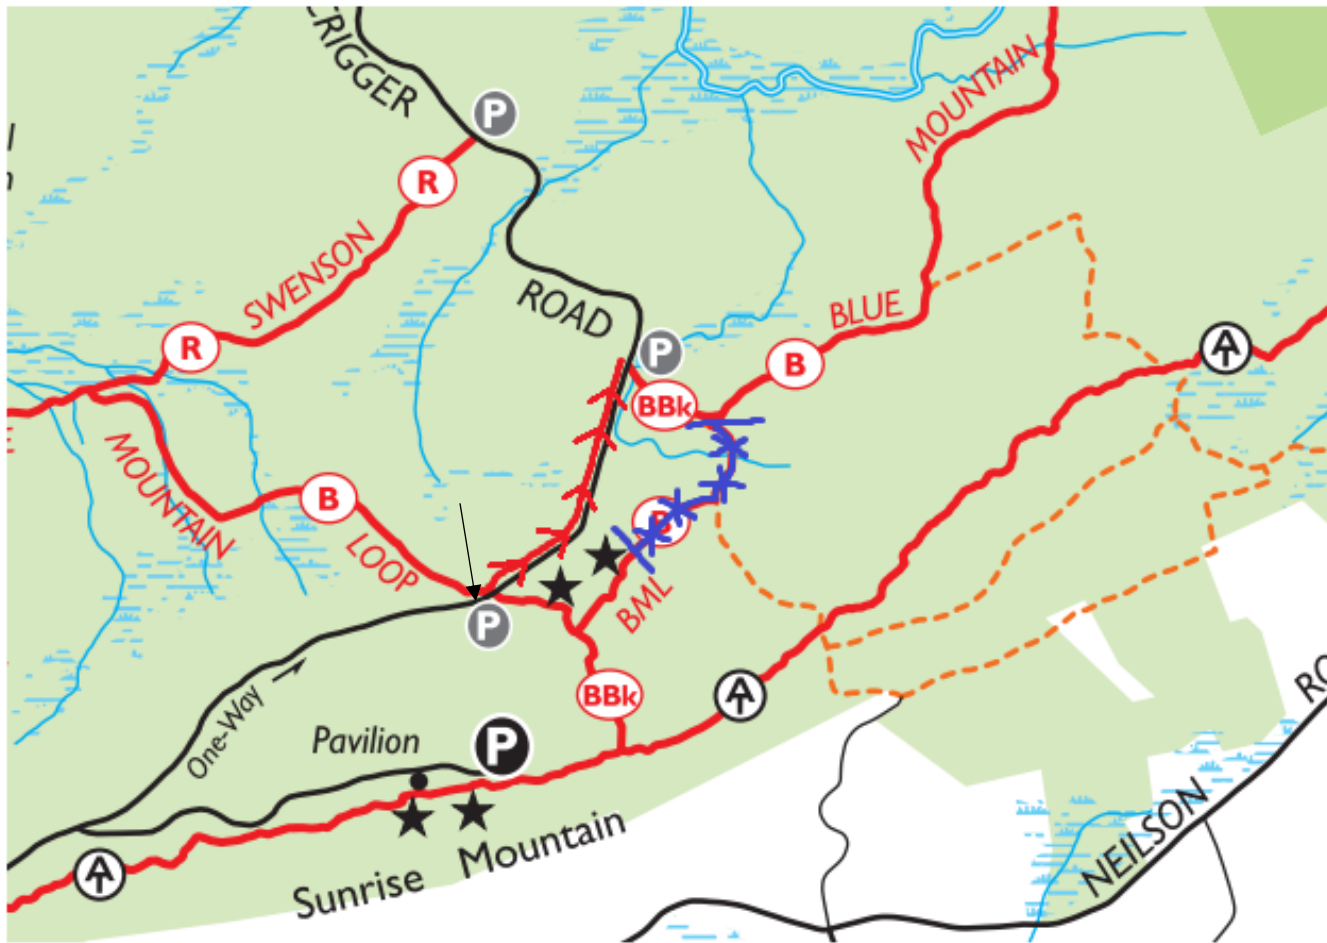

# STOKES STATE FOREST BLUE MOUNTAIN TRAIL DETOUR

- AREA IN BLUE IS CURRENTLY CLOSED
- TRAIL IS TEMPORARILY REROUTED ALONG THE ROAD
- THE VISTAS INDICATED BY THE 2 STARS ARE ACCESSIBLE, BUT YOU WILL HAVE TO TURN AROUND AT THE BLUE LINE TO BACKTRACK TO THE REROUTE